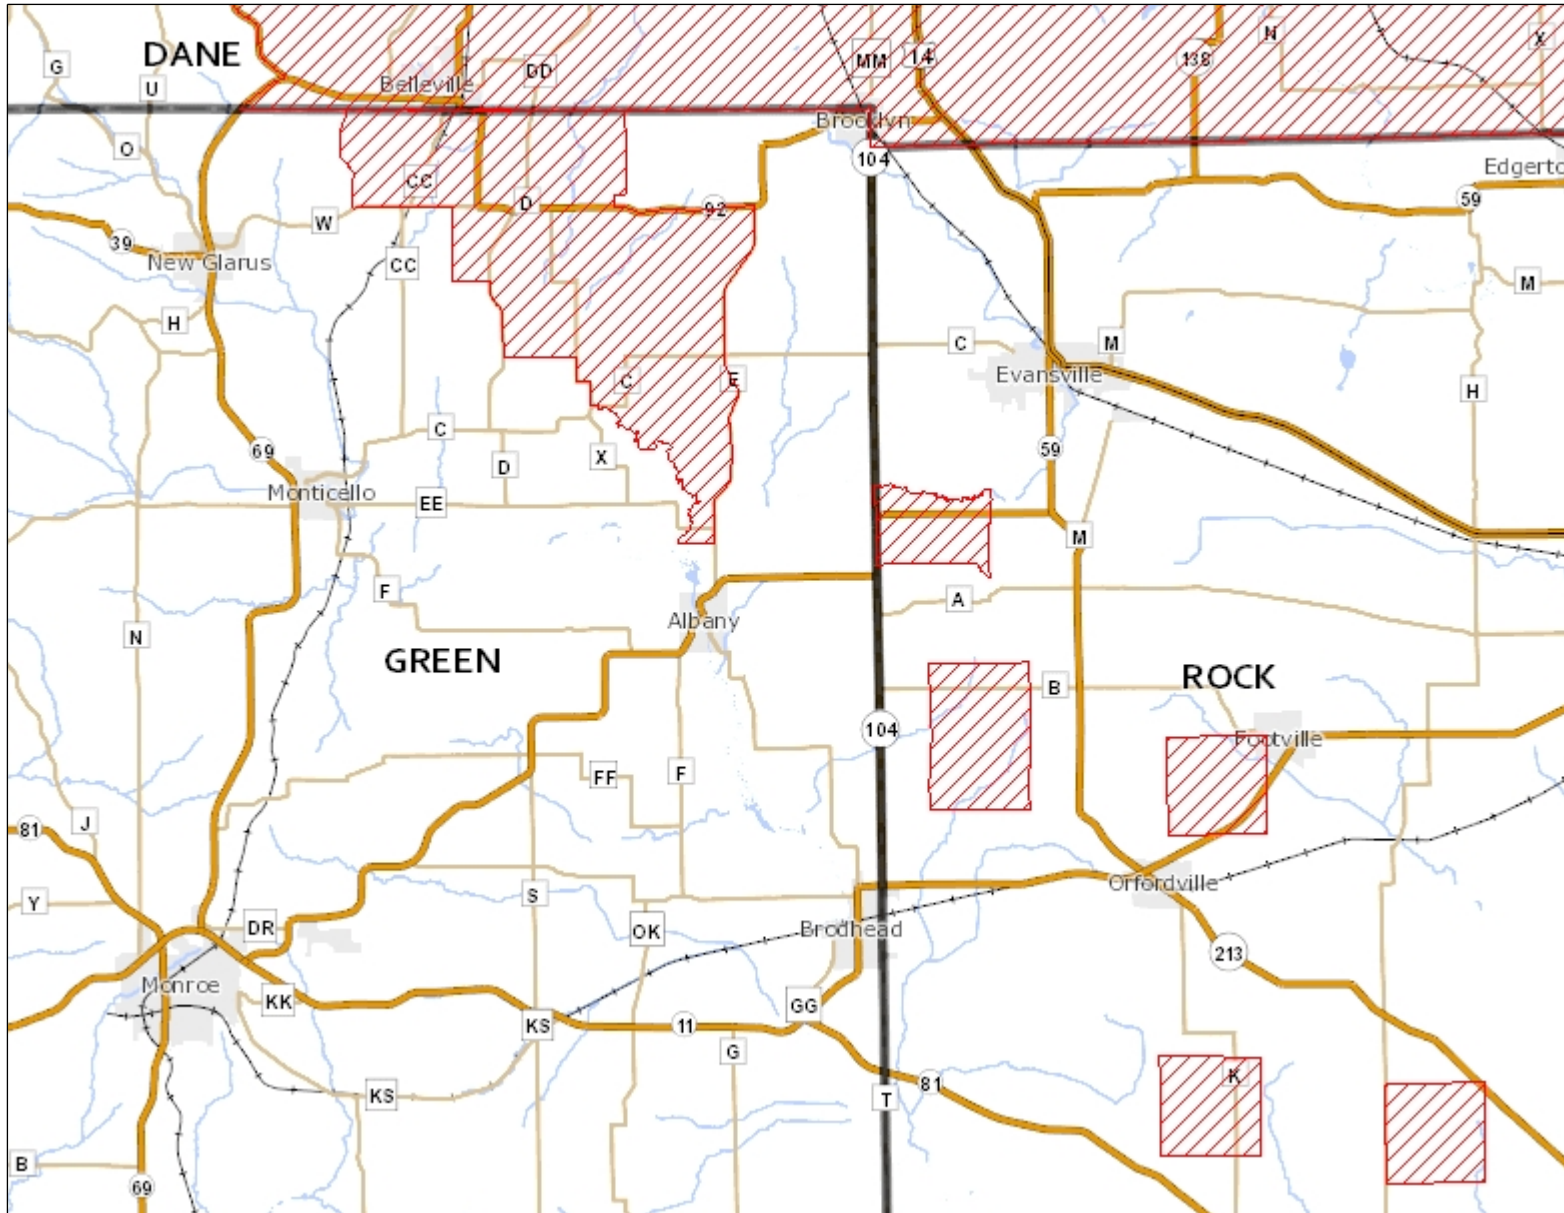

Atrazine Prohibition Area

Printed: 3/15/2023

Legend

- Atrazine Prohibition Area
- Lower WI River Valley PA
- Lake-River
- Stream
- City-Village

Notes

7.8 0 3.88 7.8 Miles

Scale: 1: 245,594

This static map was created by a user of DATCP's internet mapping site at: <https://datcpgis.wi.gov/>. This map is intended for general reference only. DATCP does not guarantee the accuracy, applicability for a particular use, completeness, or legality of data provided by other sources that appear on this map. This map is not intended to be used for navigation or as an authoritative source of information about legal land ownership, parcel boundaries, or public access.