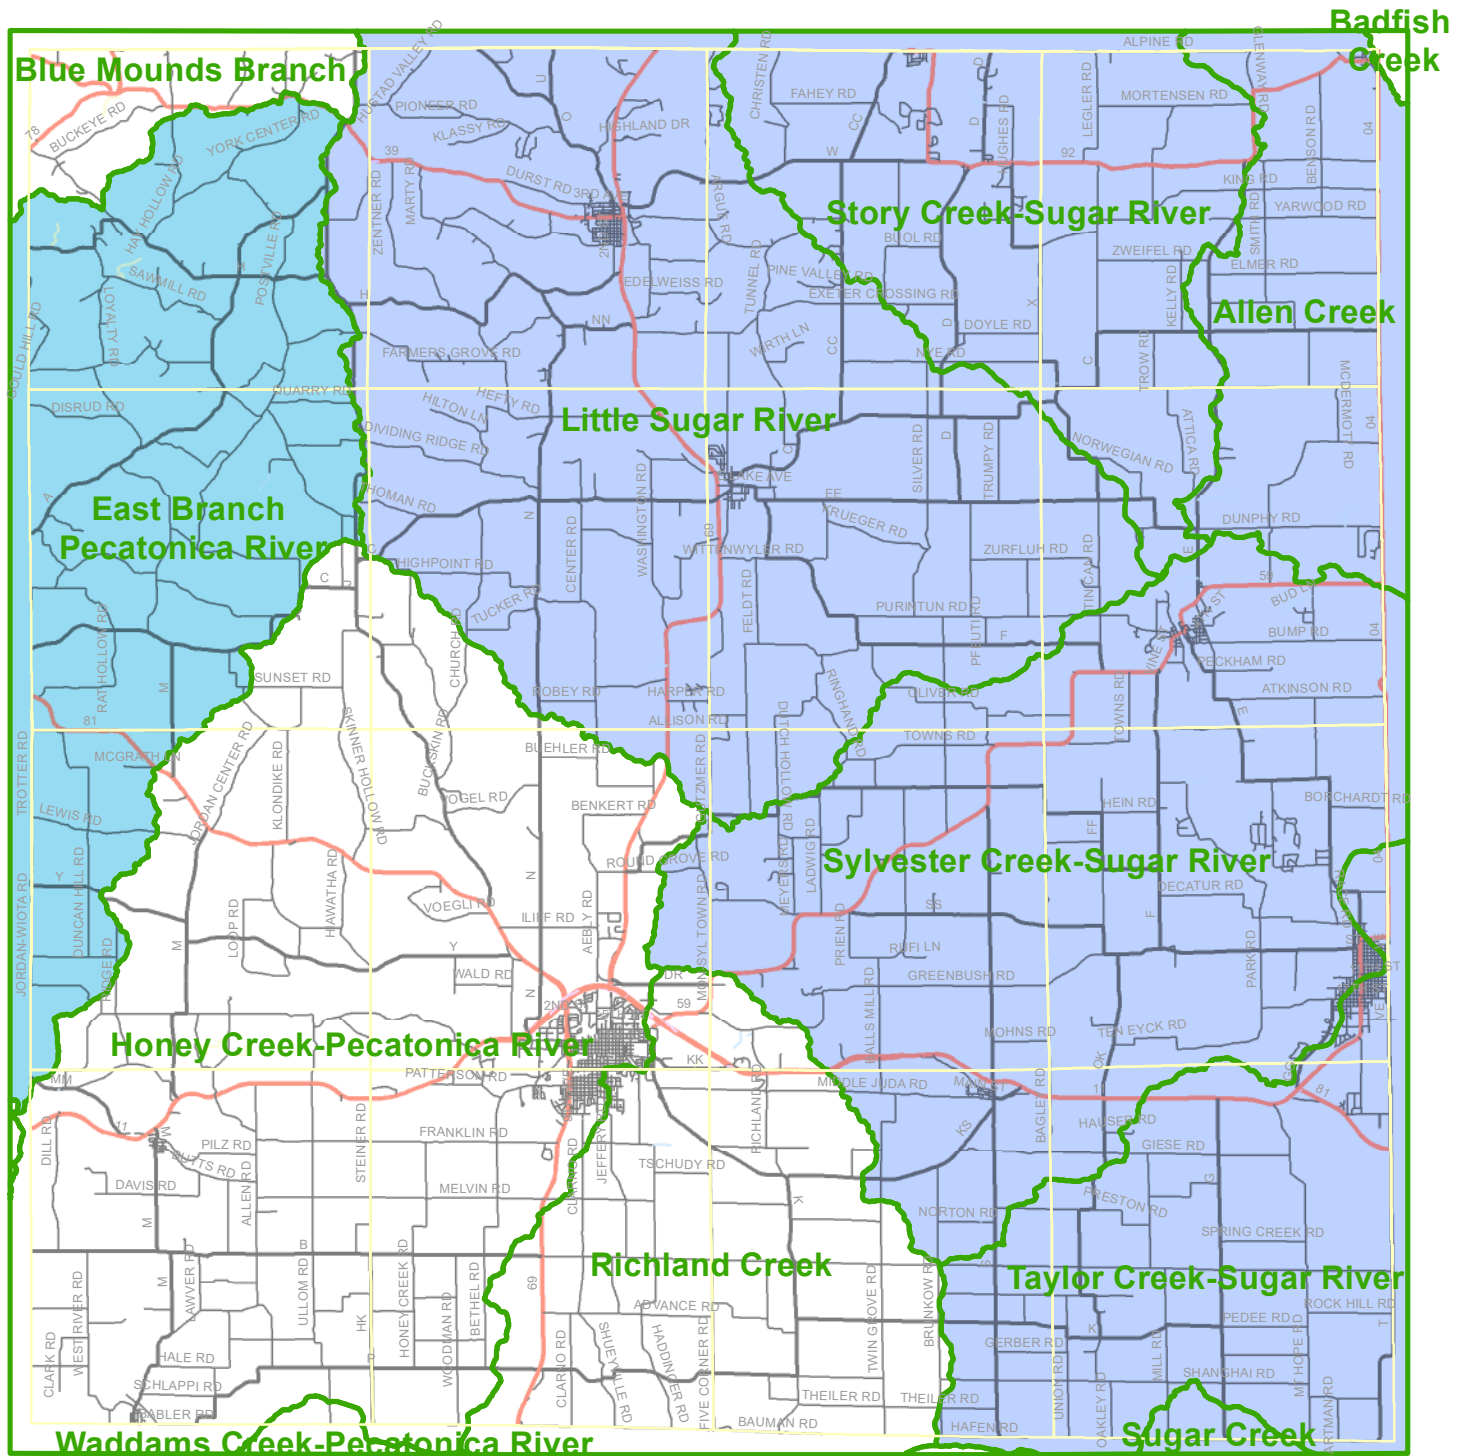

# Producer-Led Watershed Groups in Green County

- townships
- Watersheds
- Pecatonica Pride
- Farmers of the Sugar River