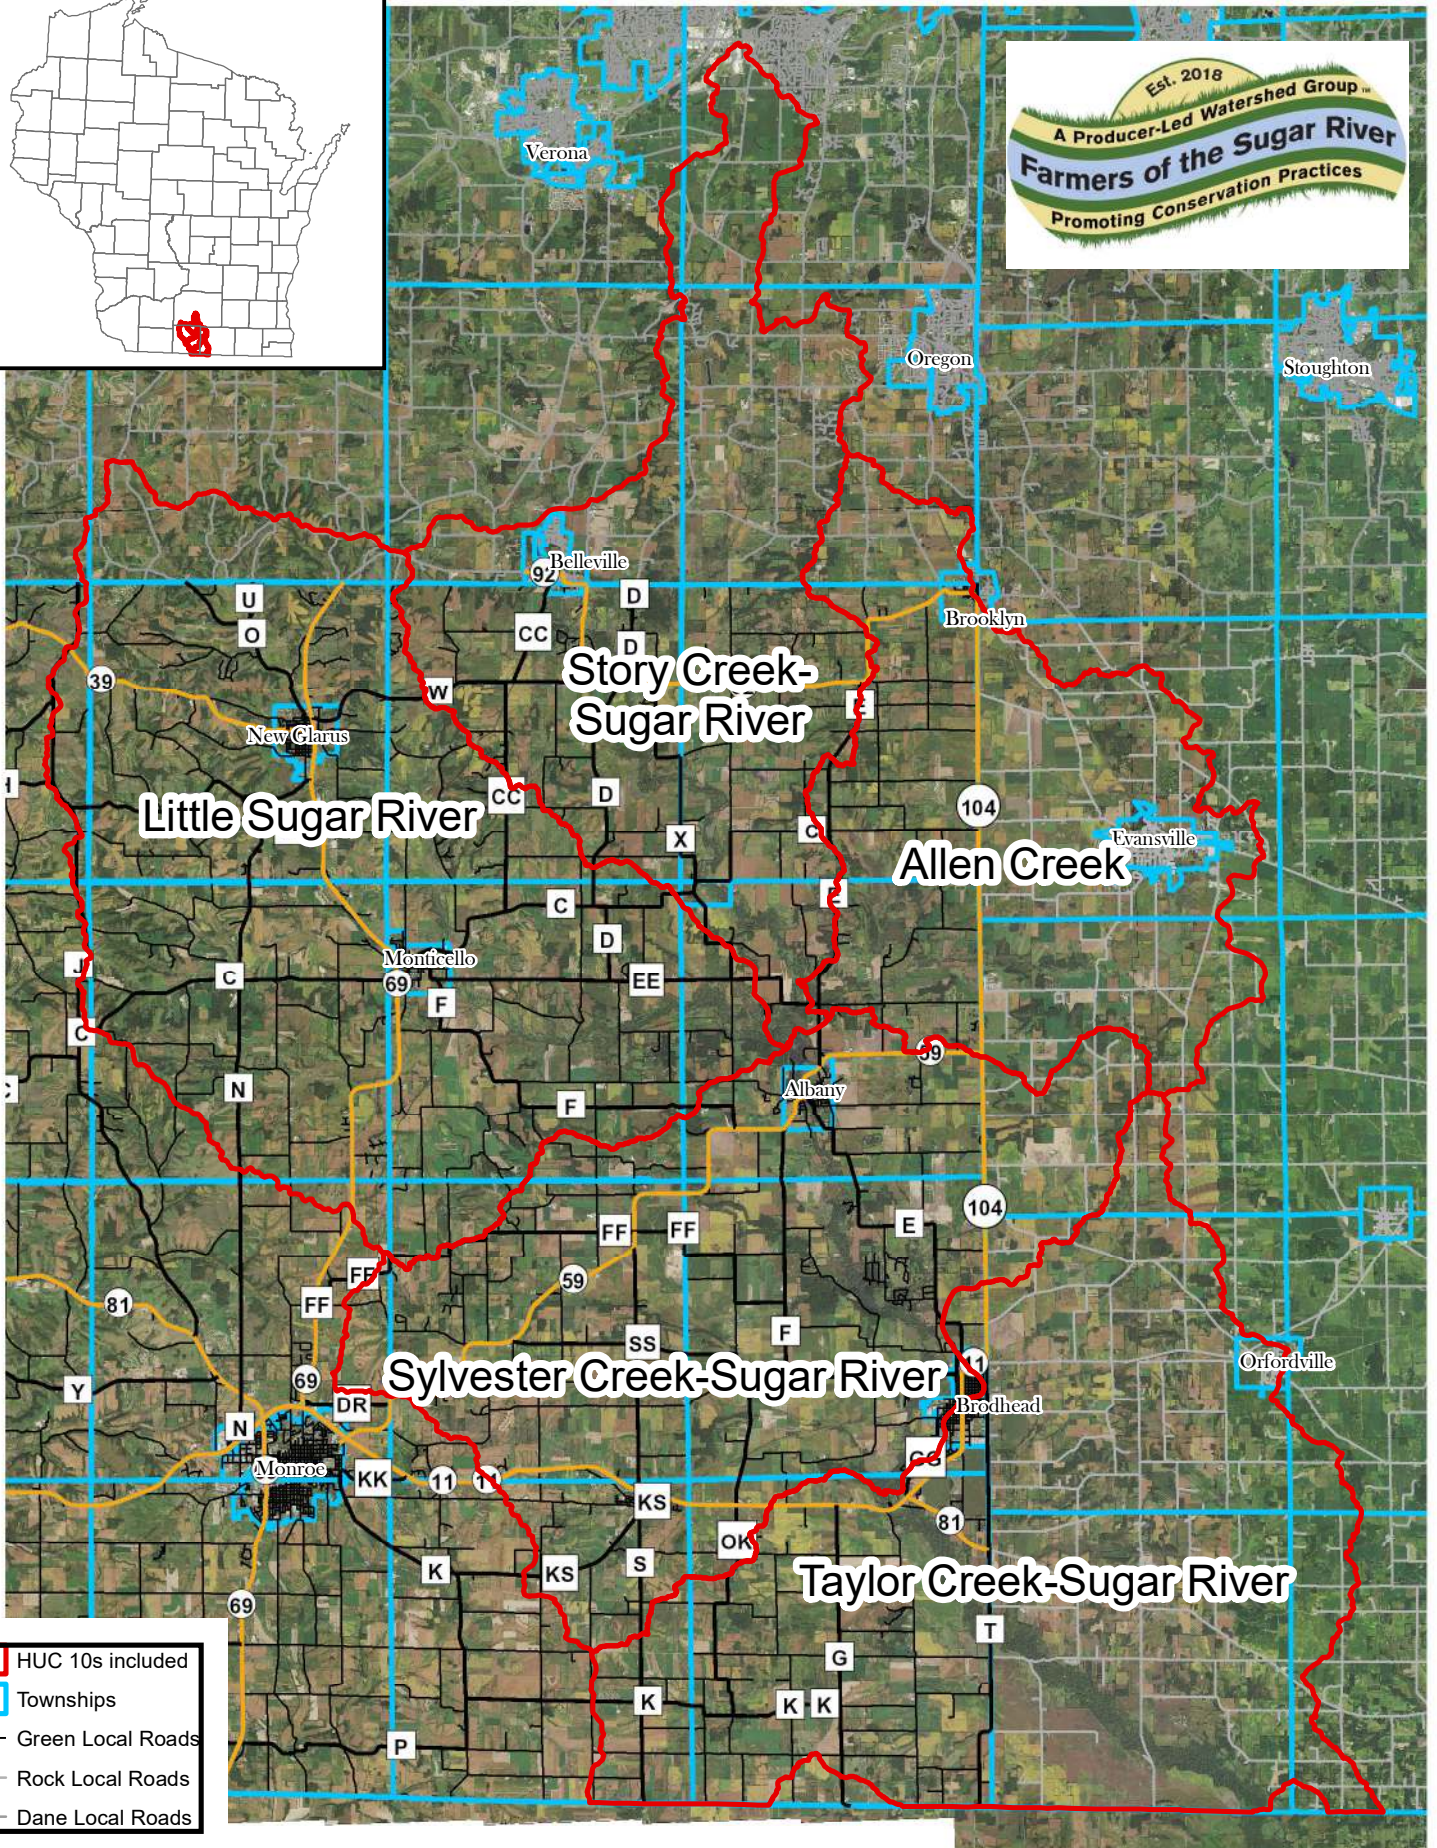

# Farmers of the Sugar River

Watersheds Included in Green, Rock & Dane Counties

- HUC 10s included
- Townships
- Green Local Roads
- Rock Local Roads
- Dane Local Roads

Green County LWCD, April 2019